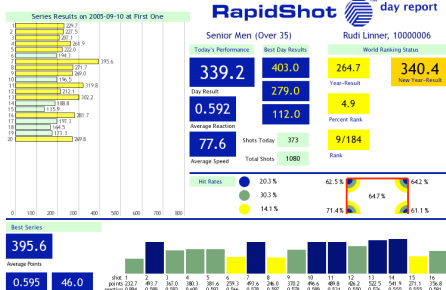

Shooting Bungie Cords

Shooting Equipment

Shooting Radar Guns

Shooting Equipment

Rapid Shot Shooting System

- Reaction Time
- Quick Release
- Accuracy
- Track Ability
- World Rankings

Shooting Equipment

Rapid Shot Shooting System